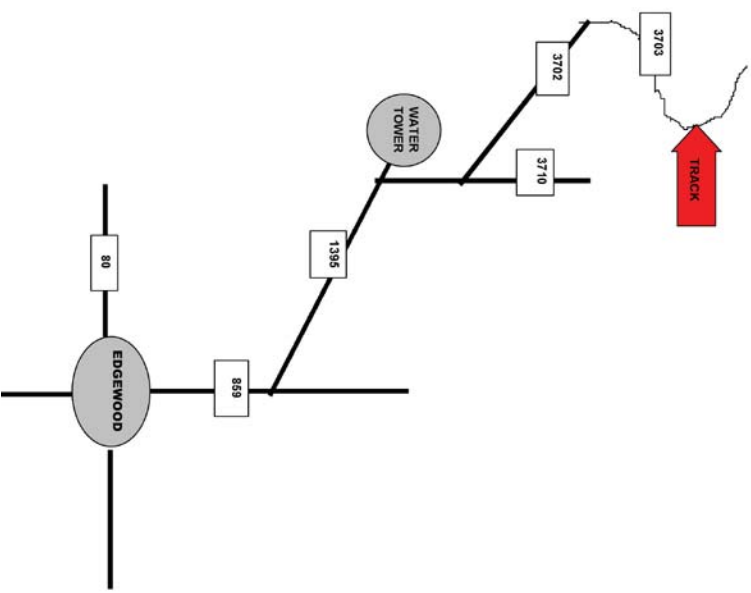

Presort
First Class
US Postage
PAID
Permit 109
Richardson, TX

From Edgewood go North on 859, turn left (west) on 1395. Travel 1.8 miles to 3710 (next to water tower). Turn right onto 3710. Travel 1.1 miles to 3702. Turn left. on 3702 and travel 1 mile. The road will curve to the right and turns into 3703, the track is on the right .4 miles after you turn on to 3703.