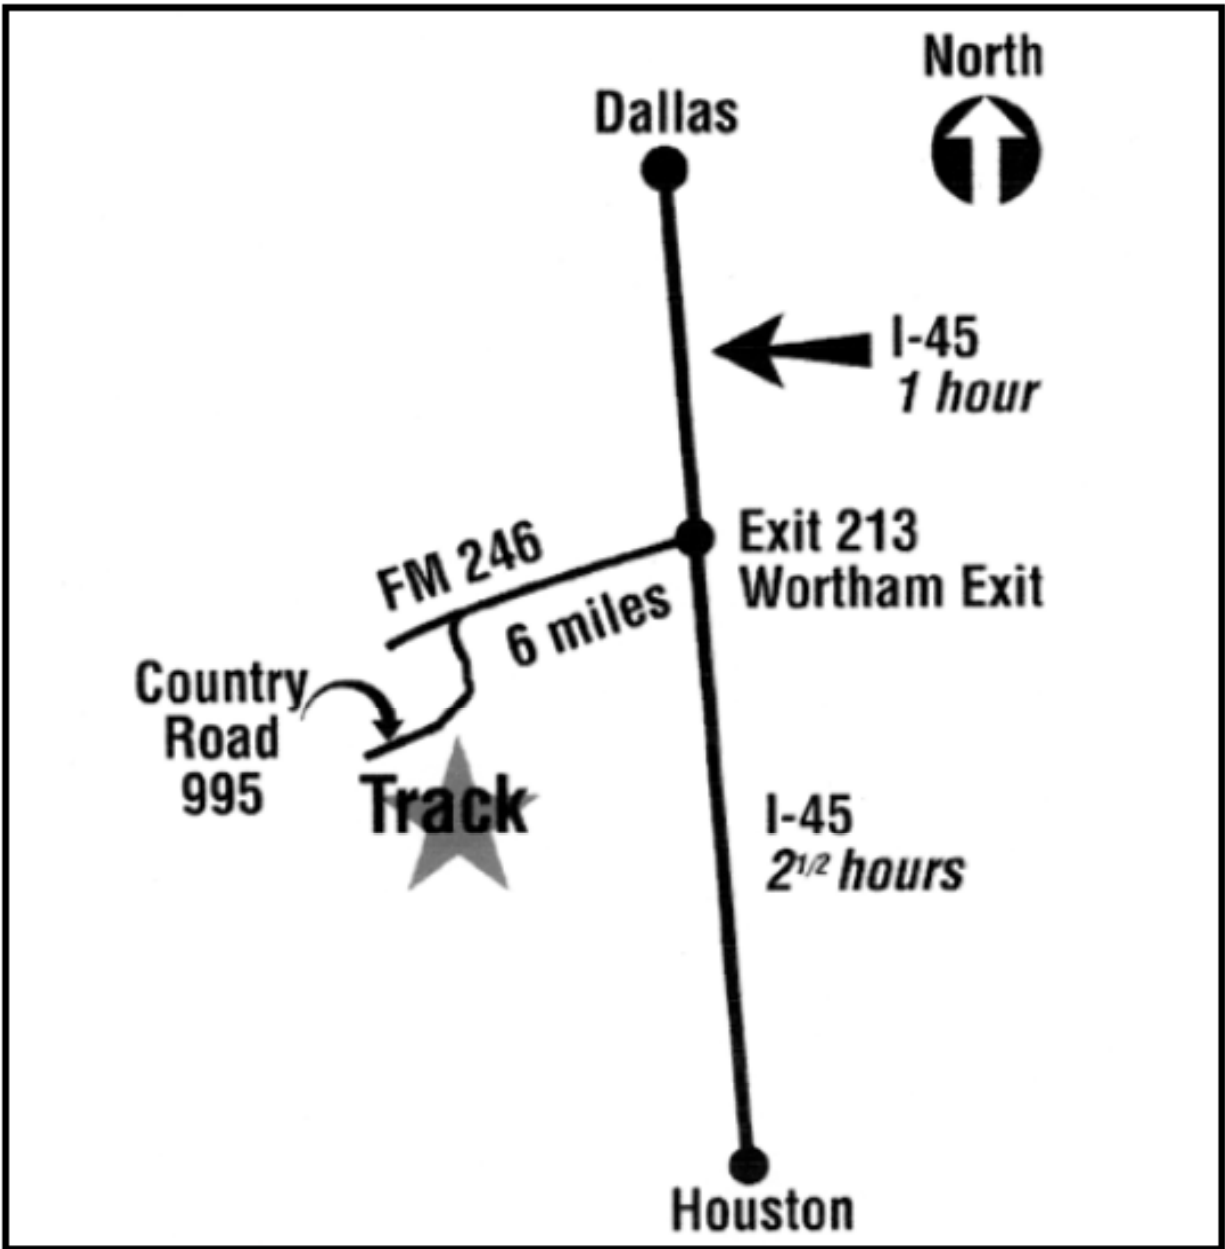

TEXAS OFF ROAD NATIONAL

From Dallas take i-45 South to exit 213 (Wortham/Streetman Exit). Turn right on FM 246 (West to Wortham). Go approx. 6 miles and turn left on CR 996, approx. 1/4 mile turn left on CR 995, follow road approx. 1 mile to track.